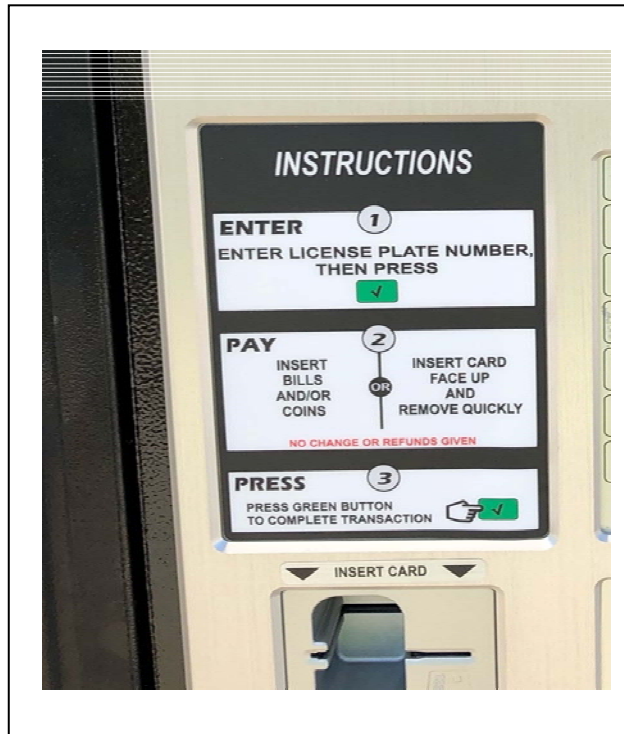

VILLAGE OF WHEELING METRA COMMUTER STATION

Important things you should know

- The automated pay boxes accept coins, bills and personal debit/credit cards, but DO NOT give change.
- You should keep all receipts
- If you enter a wrong license plate number, press the RED button, then enter the correct license plate number.
- If you do not receive a receipt with the current date and license plate number on it, the transaction did not process properly.