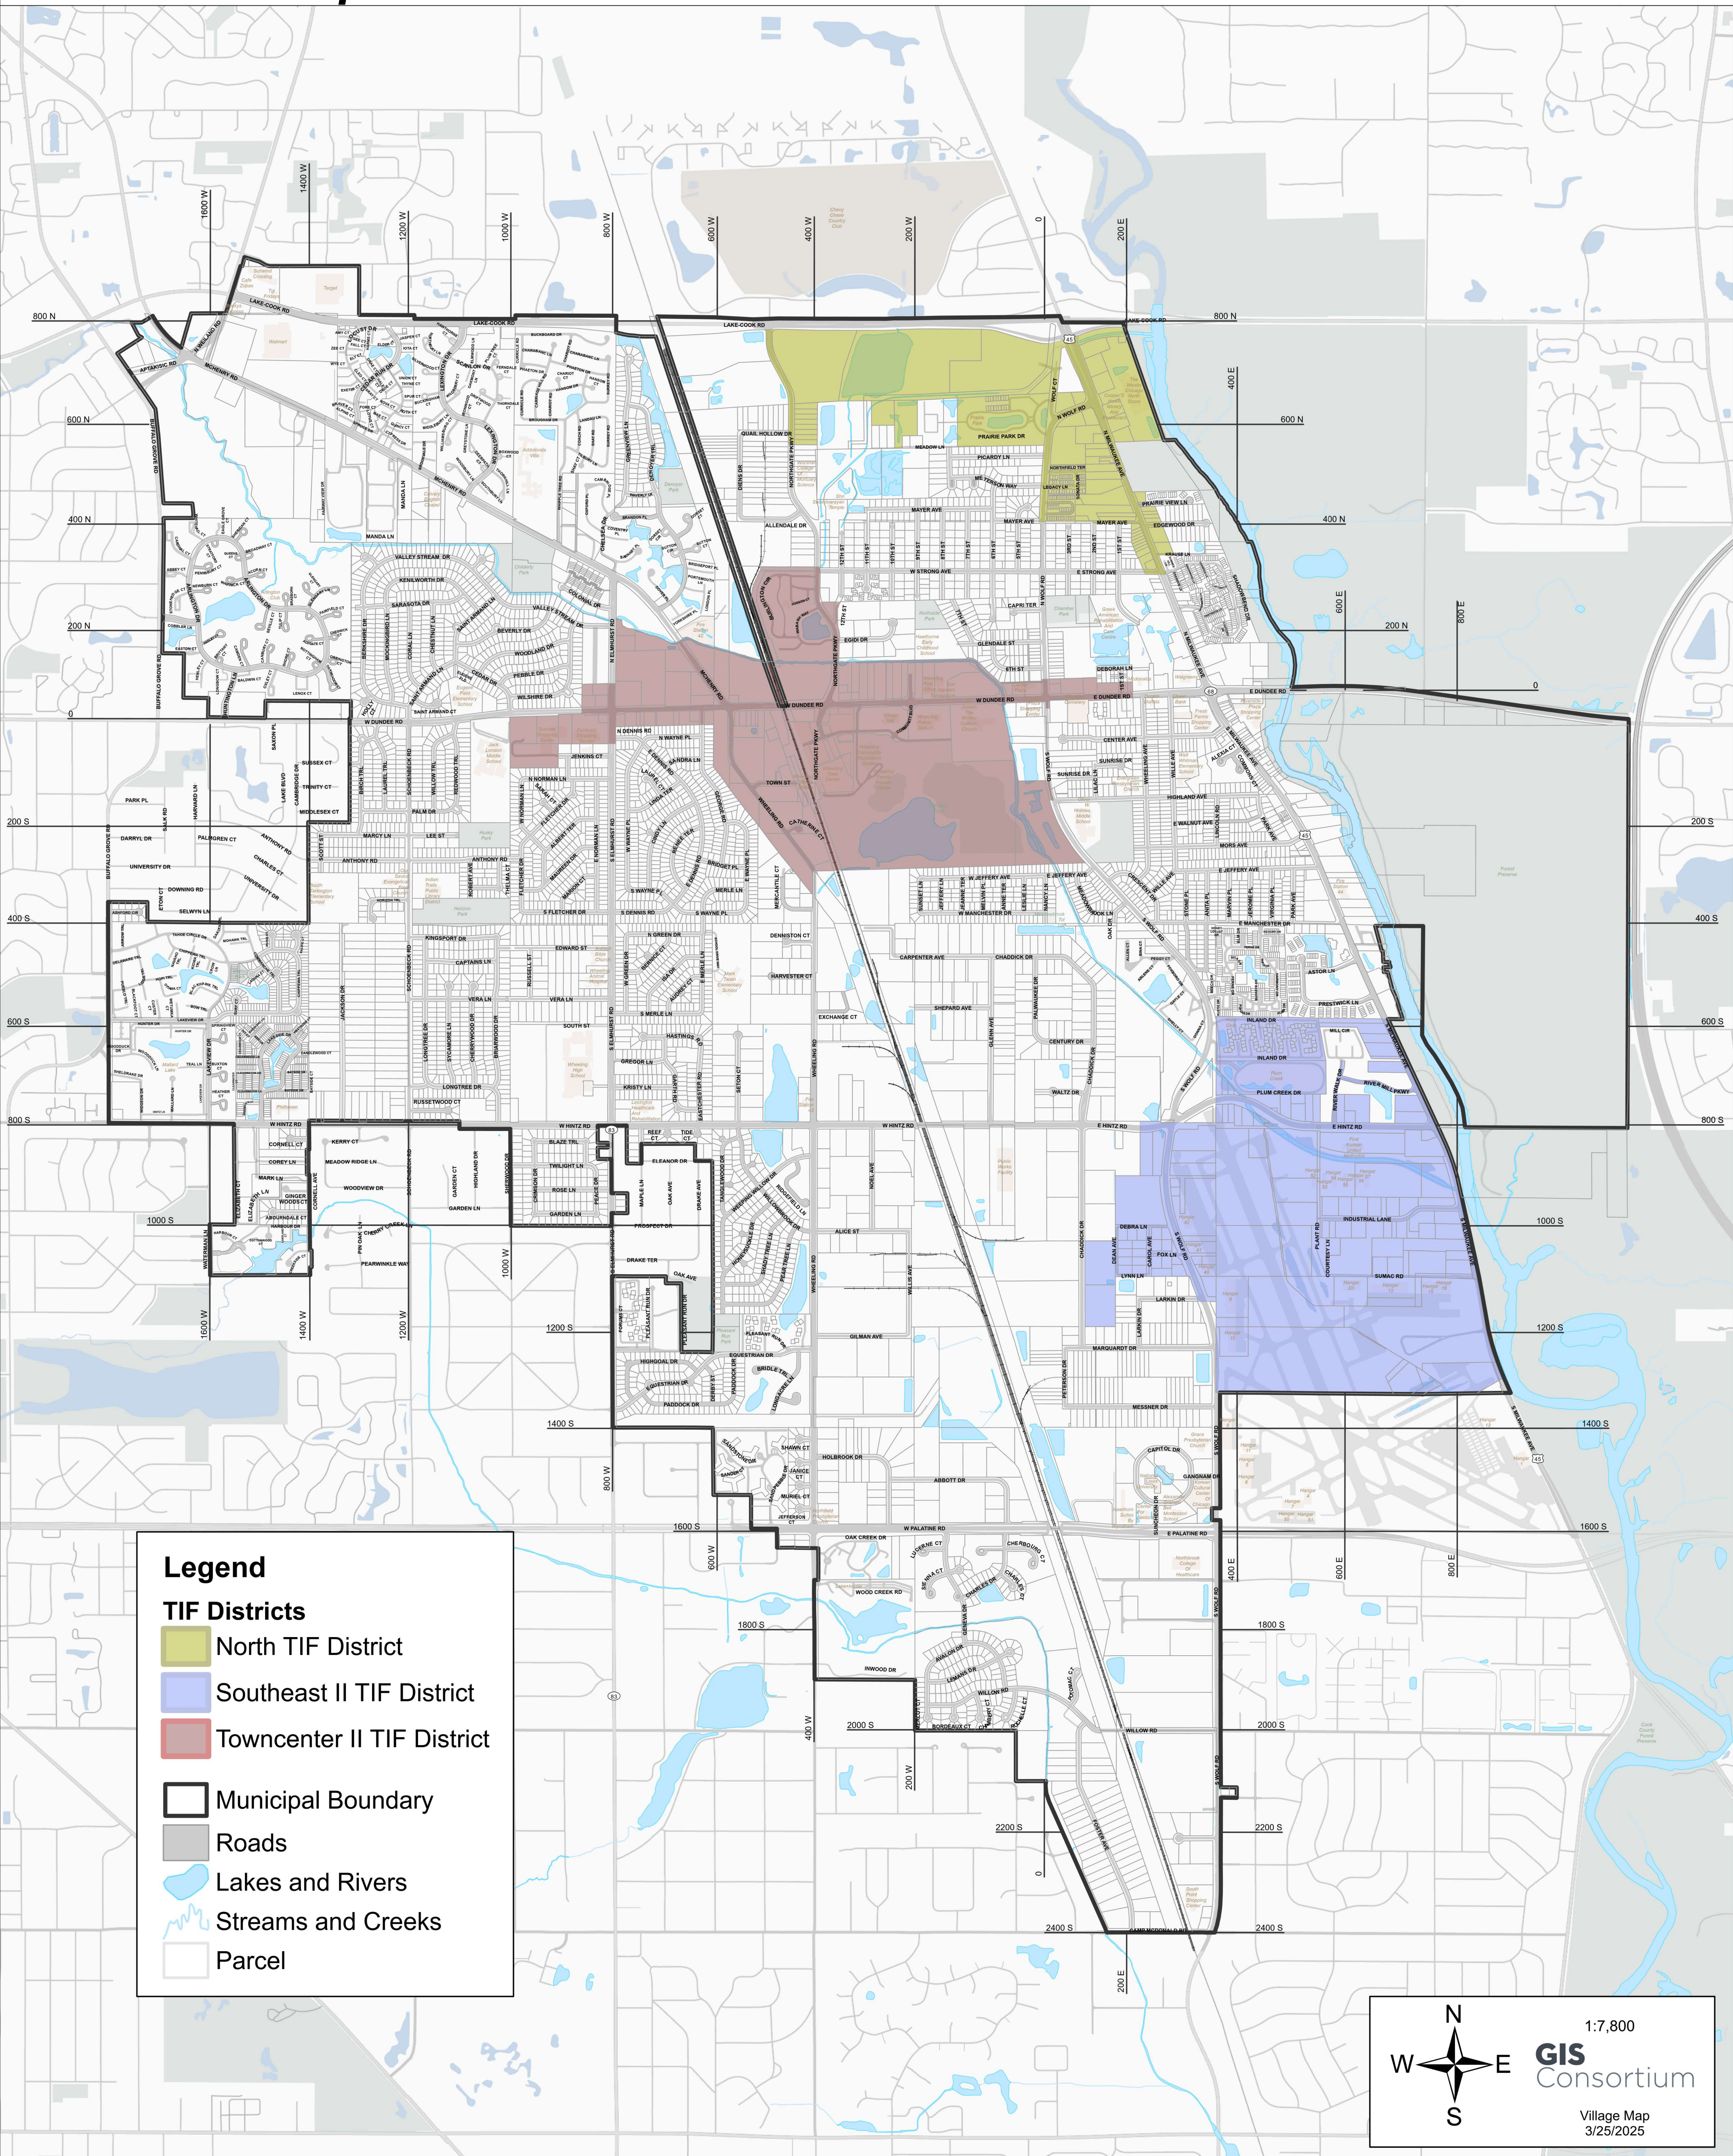

Village of Wheeling

TIF District Map

Legend

TIF Districts

- North TIF District
- Southeast II TIF District
- Towncenter II TIF District

Municipal Boundary

Roads

Lakes and Rivers

Streams and Creeks

Parcel

North Arrow

Scale: 1:7,800

GIS Consortium

Village Map 3/25/2025