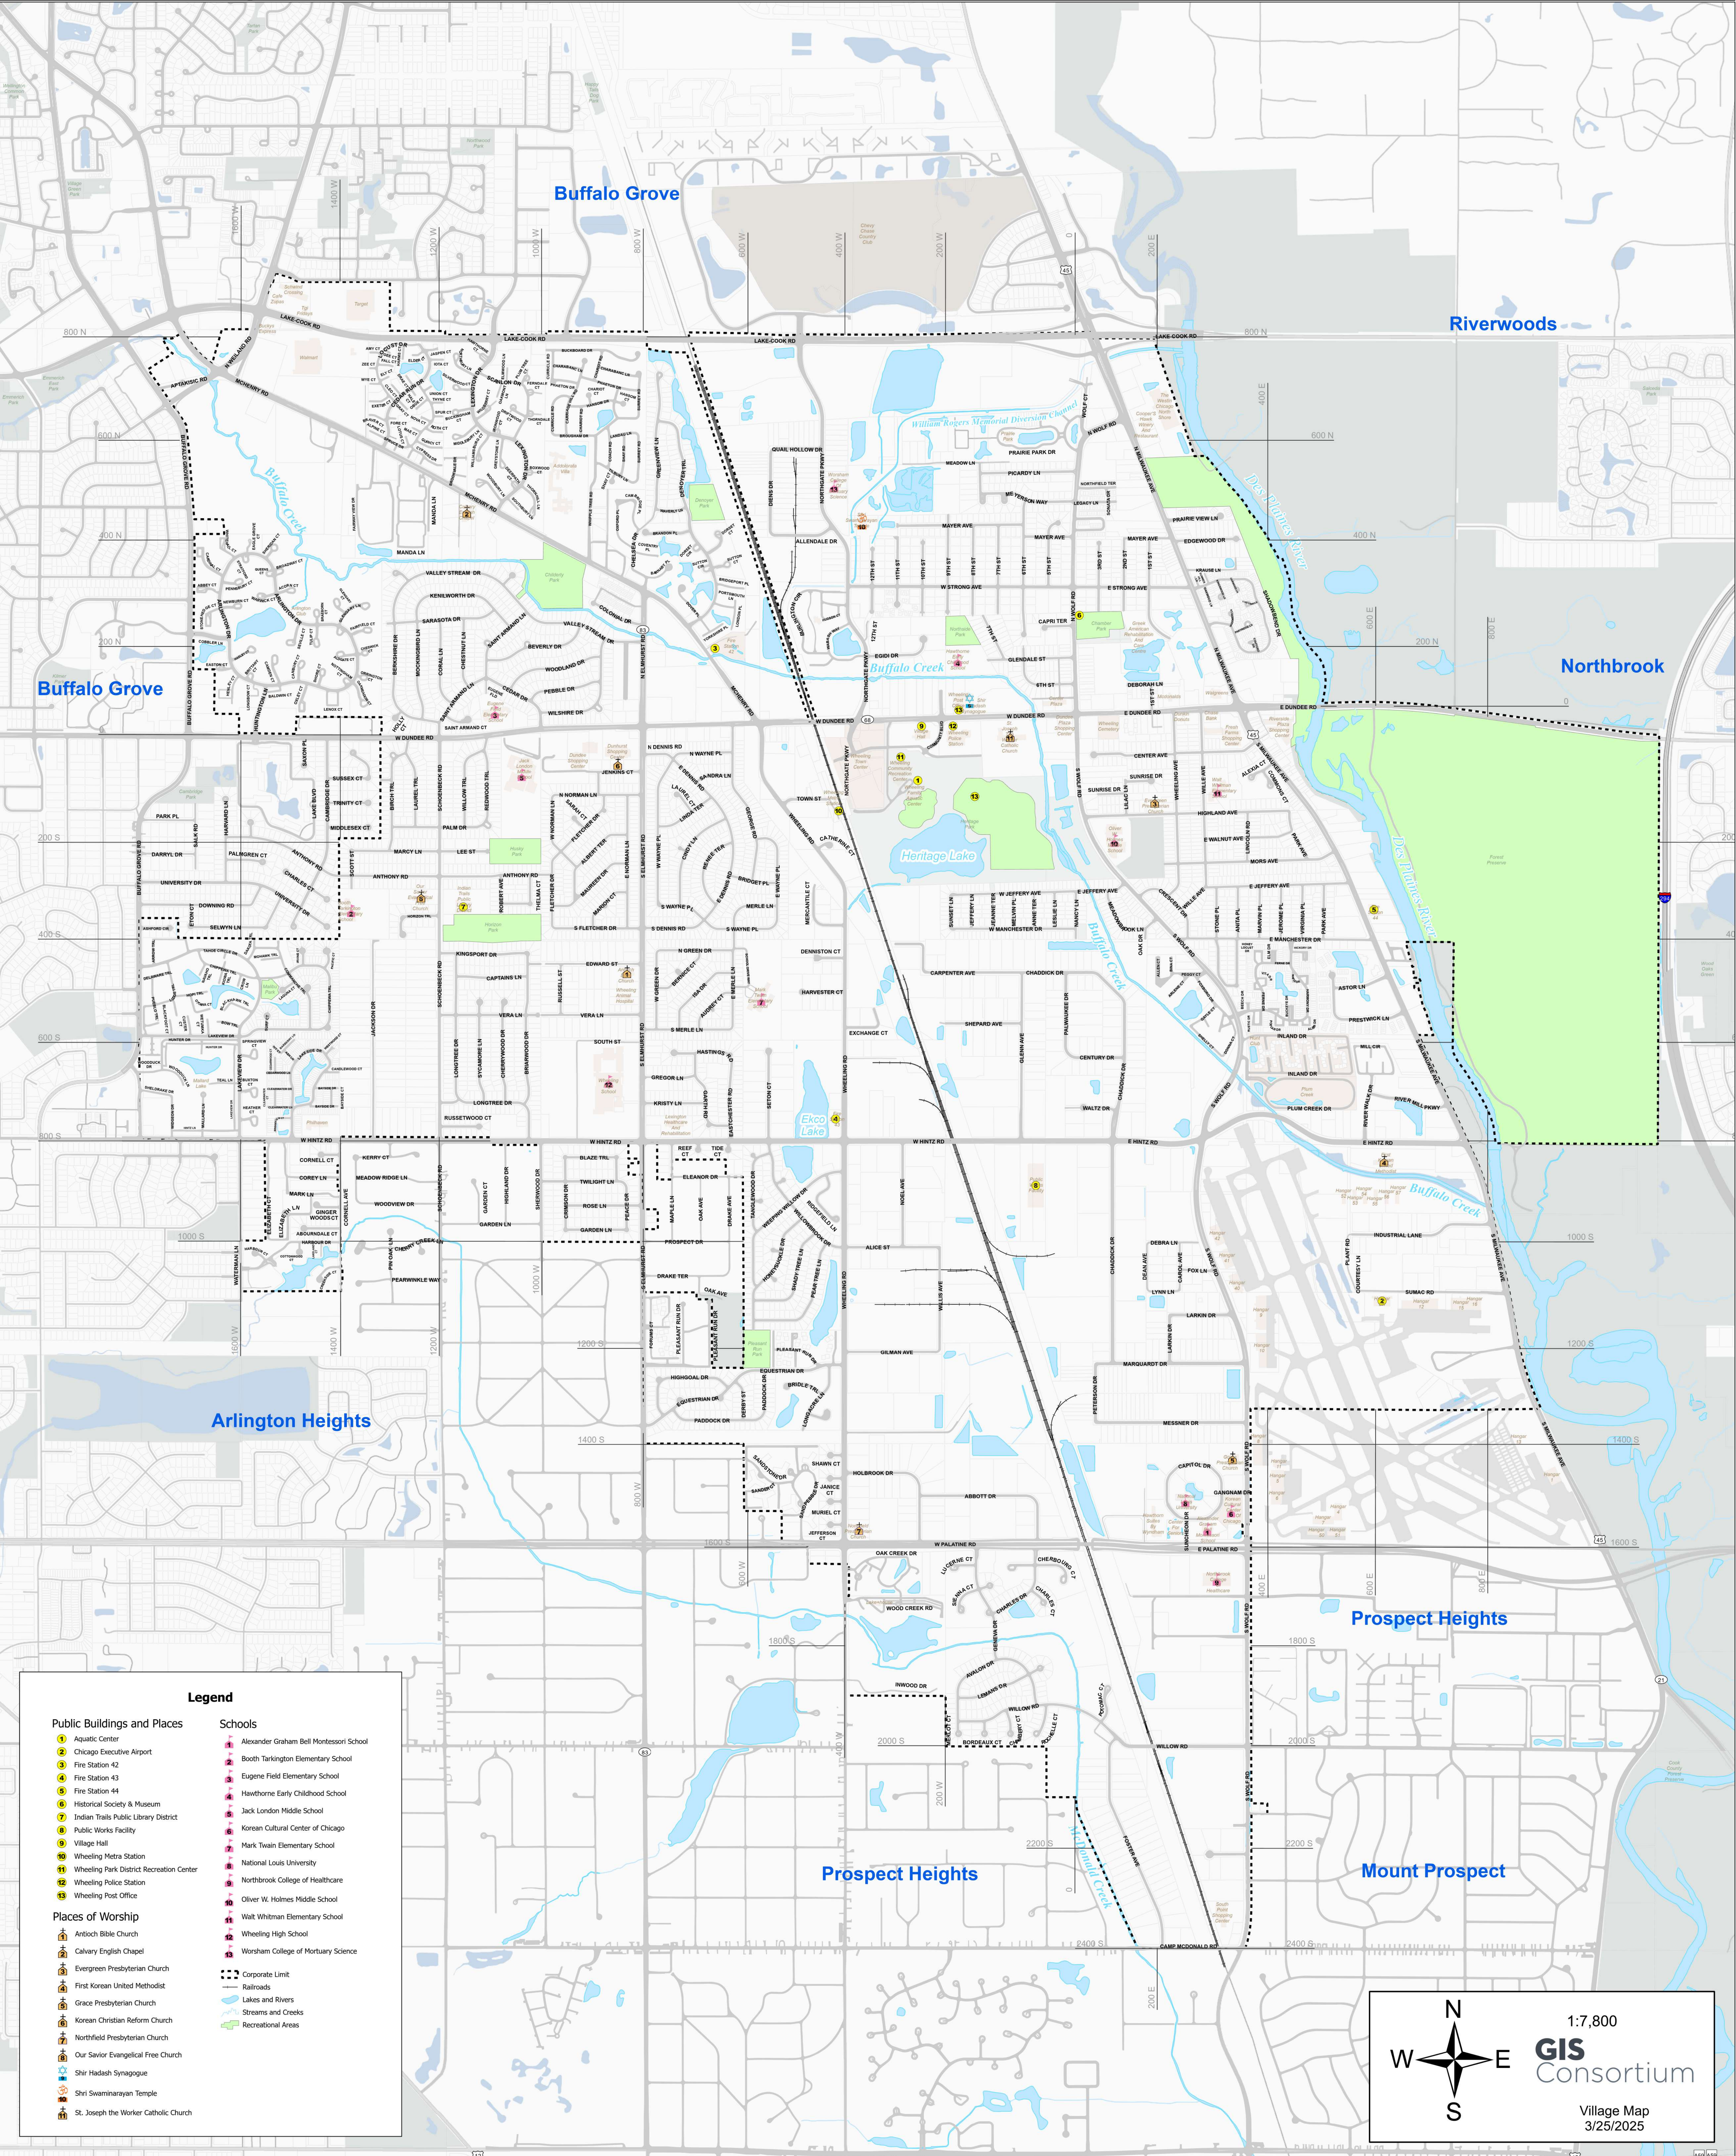

Village of Wheeling

Community Map

Legend

Public Buildings and Places

Places of Worship

- Antioch Bible Church
- Calvary English Chapel
- Evergreen Presbyterian Church
- First Korean United Methodist
- Grace Presbyterian Church
- Korean Christian Reform Church
- Northfield Presbyterian Church
- Our Savior Evangelical Free Church
- Shri Hadash Synagogue
- Shri Swaminarayan Temple
- St. Joseph the Worker Catholic Church

Schools

- Alexander Graham Bell Montessori School
- Booth Tarkington Elementary School
- Eugene Field Elementary School
- Hawthorne Early Childhood School
- Jack London Middle School
- Korean Cultural Center of Chicago
- Mark Twain Elementary School
- National Louis University
- Northbrook College of Healthcare
- Oliver W. Holmes Middle School
- Walt Whitman Elementary School
- Wheeling High School
- Worsham College of Mortuary Science

1:7,800
GIS Consortium
Village Map
3/25/2025